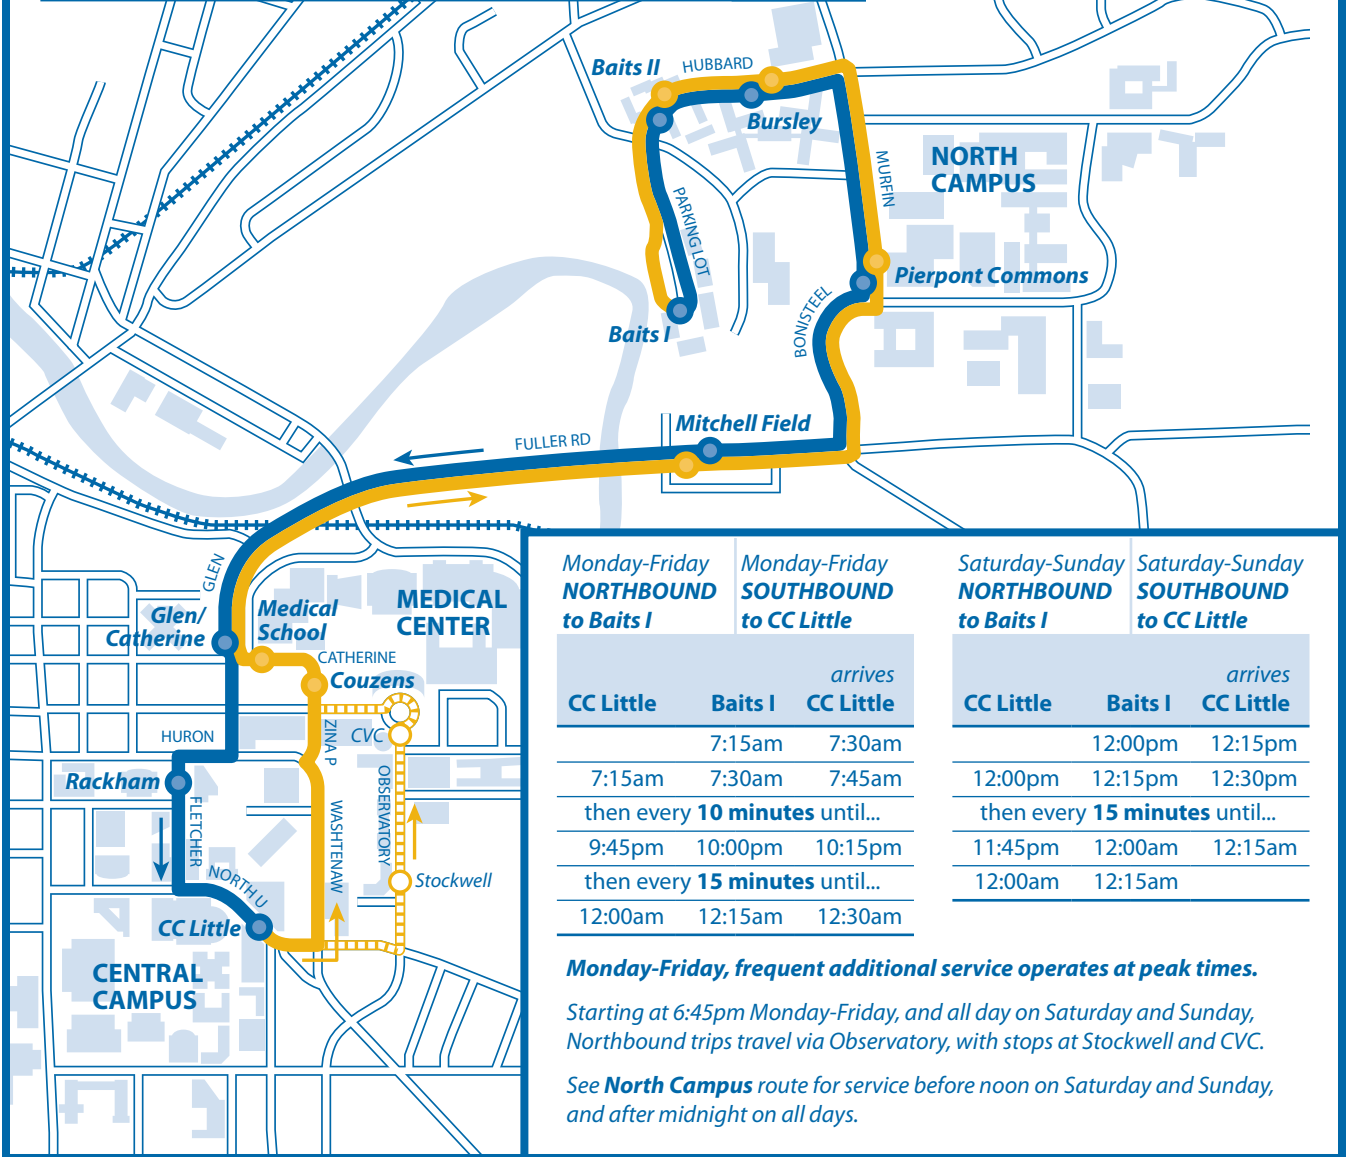

Bursley-Baits

Every Day
Fall and Winter Terms

Southbound to CC Little

Northbound to Baits I

Part-Time Service
via Observatory starting at 6:45pm

Bus Stops

NORTH

Monday-Friday NORTHBOUND to Baits I			Monday-Friday SOUTHBOUND to CC Little			Saturday-Sunday NORTHBOUND to Baits I			Saturday-Sunday SOUTHBOUND to CC Little		
CC Little	Baits I	arrives CC Little	CC Little	Baits I	arrives CC Little	CC Little	Baits I	arrives CC Little	CC Little	Baits I	arrives CC Little
7:15am	7:15am	7:30am	7:15am	7:30am	7:45am	12:00pm	12:00pm	12:15pm	12:00pm	12:15pm	12:30pm
then every 10 minutes until...			then every 15 minutes until...			then every 15 minutes until...			then every 15 minutes until...		
9:45pm	10:00pm	10:15pm	9:45pm	10:00pm	10:15pm	11:45pm	12:00am	12:15am	11:45pm	12:00am	12:15am
then every 15 minutes until...			then every 15 minutes until...			then every 15 minutes until...			then every 15 minutes until...		
12:00am	12:15am	12:30am	12:00am	12:15am	12:30am	12:00am	12:15am	12:30am	12:00am	12:15am	12:30am

Monday-Friday, frequent additional service operates at peak times.

Starting at 6:45pm Monday-Friday, and all day on Saturday and Sunday, Northbound trips travel via Observatory, with stops at Stockwell and CVC.

See **North Campus** route for service before noon on Saturday and Sunday, and after midnight on all days.

M UNIVERSITY OF MICHIGAN
PARKING & TRANSPORTATION SERVICES

See where your bus is in real time with Magic Bus!